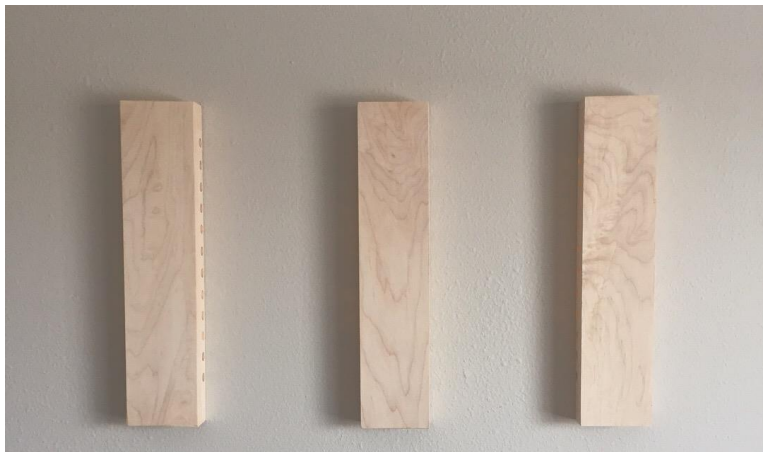

93 Designs

Favorite shop

94  
items

Favorite

Like this item?

Add it to your favorites to revisit it later.

Set of three wood lights. Battery powered LED w/remote

4.9 (1,234 reviews)